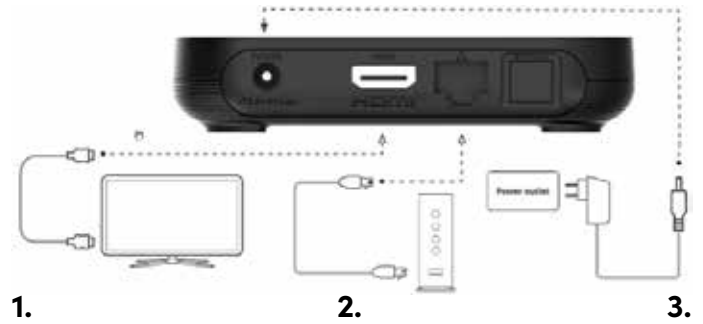

IPTV-PALVELU JA ARRIS VIP-7300

Digiboksin asennus

1. Kytke HDMI-kaapeli digiboksin television. (Kuva 1)
2. Kytke ethernet-kaapeli reitittimestä digiboksiin. Langattomassa verkossa kaapelia ei tarvita. (Kuva 2)
3. Kytke virtakaapeli boksiin ja laita paristot kaukosäätimeen. (Kuva 3)
4. Käynnistä ensin TV ja boksi ja seuraa näytön ohjeita. Kaukosäädin käynnistää linkitysprosessin, kun paristot on asennettu ja jotain nappia painetaan. Jos linkitystä ei tehdä heti, voidaan se aktivoida uudelleen painamalla BACK- ja HOME-nappeja yhtä aikaa noin kolmen sekunnin ajan.
5. Kun kaukosäädin on linkitetty, valitse haluamasi kieli ja toimi aloitusoppaan ohjeiden mukaan mm. kirjautumalla Google Play -sovellukseen.

Vinkki!

Tunnistat IPTV-palvelun alla olevasta logosta.

Kirjaudu sisään IPTV-palveluun digiboksin kanssa

1. IPTV-palvelu käynnistyy automaattisesti digiboksin käynnistyessä. Palvelun voi käynnistää myös painamalla kaukosäätimen IPTV-nappia.
2. Valitse haluamasi kieli.
3. Kirjaudu henkilökohtaisella käyttäjätunnuksellasi ja salasasanallasi. Valikon saat auki painamalla kaukosäätimen OK-nappulaa. Tunnukset saat paikalliselta operaattoriltasi.
4. Digiboksisasi on nyt lisätty IPTV-tilillesi ja voit aloittaa TV:n katselun.

Kirjaudu sisään IPTV-palveluun ilman digiboksia

1. Lataa IPTV-palvelu televisiosi sovel-luskirjastosta. Löydät palvelun hakusanalla "IPTV" tai "Valoo TV".
2. Kirjaudu henkilökohtaisella käyttäjätunnuksellasi ja salasasanallasi. Saat nämä paikalliselta operaattoriltasi.
3. Palvelu on nyt valmis käytettäväksi.

Lisää tietoa Valoo TV:stä ja Valoon valokuidusta löydät osoitteesta valoo.fi.

Ota yhteyttä asiakaspalveluumme:
09 3154 3060
asiakaspalvelu@valoo.fi